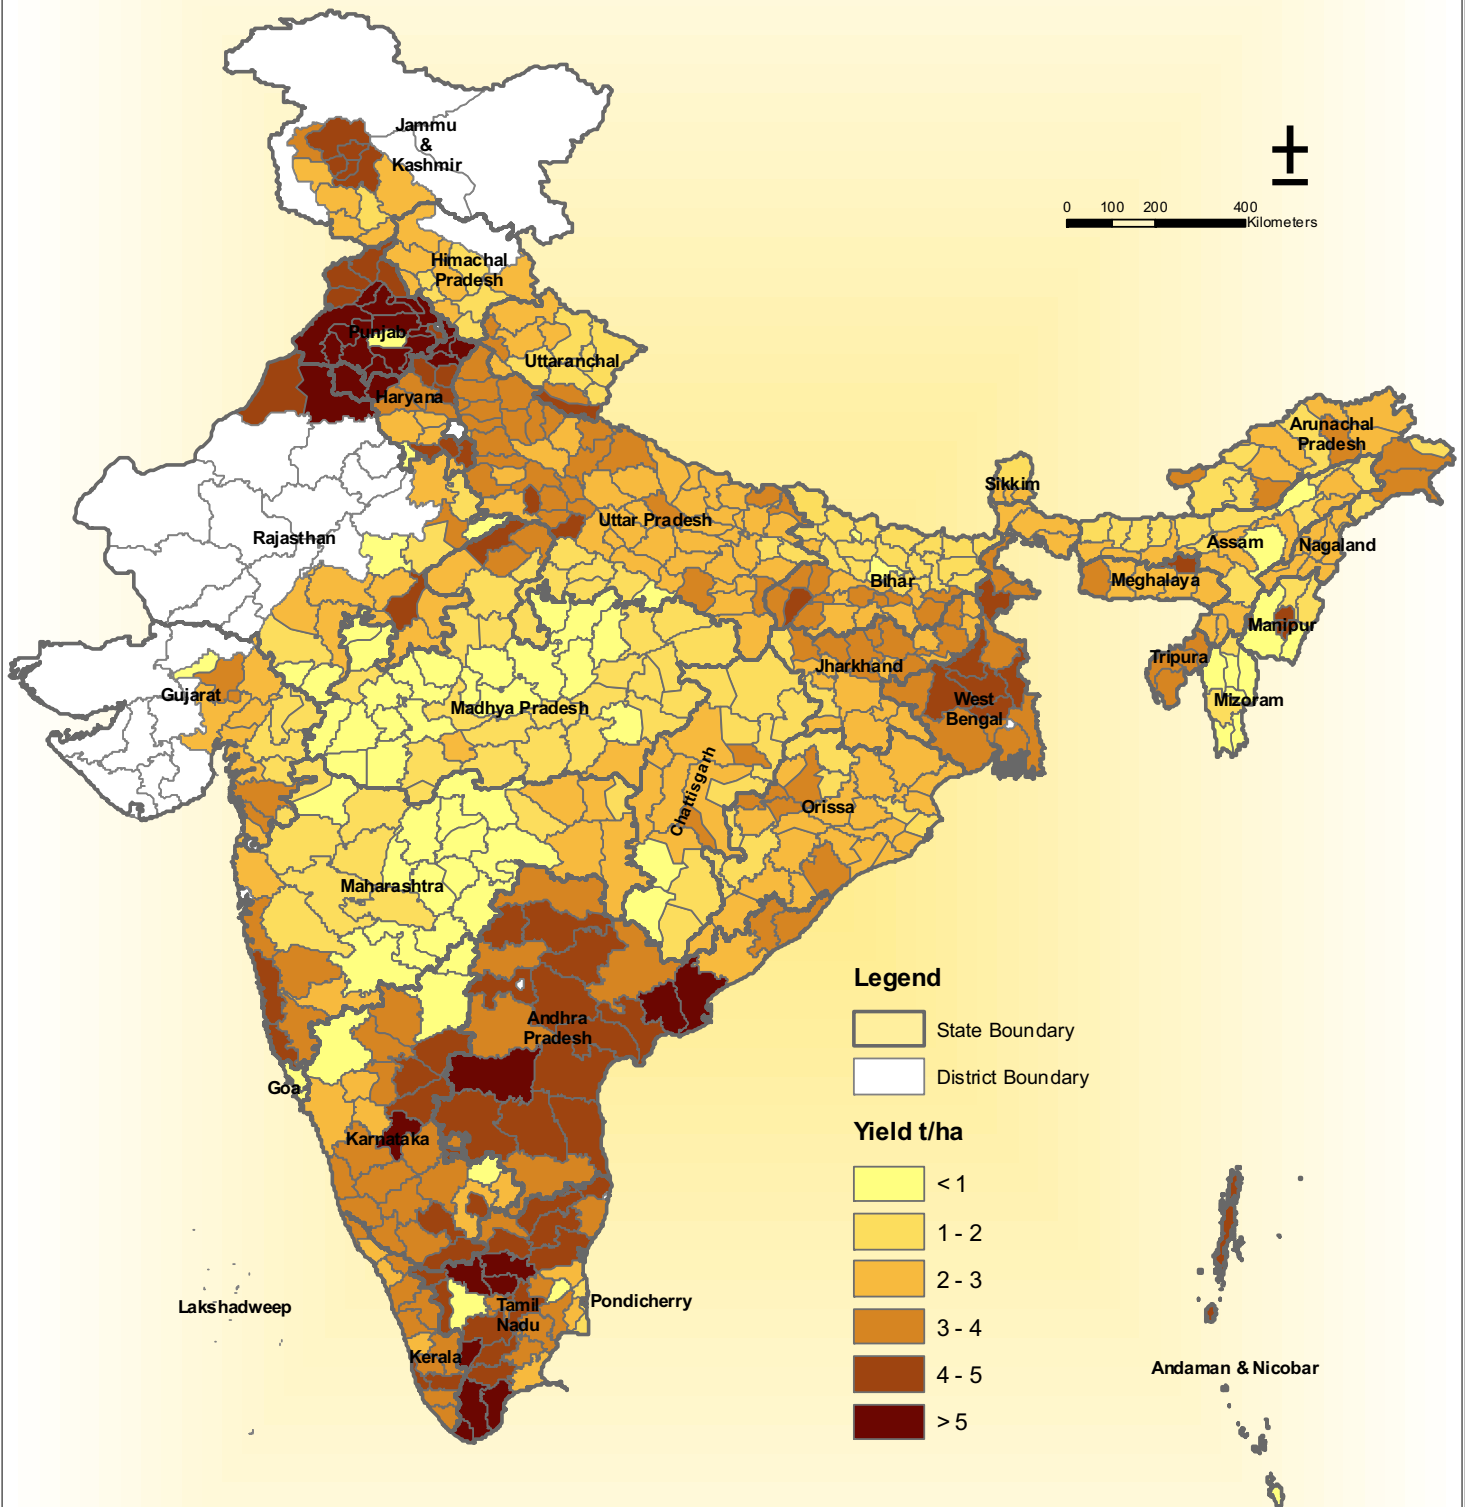

Productivity Range of Paddy in India, 2006-07

Raw Data Used
Directorate of Rice Development, Patna and Survey of India

Note:
Map represents the most accurate boundaries, they are approximate

For further information please contact
Sraban Kumar Dalai